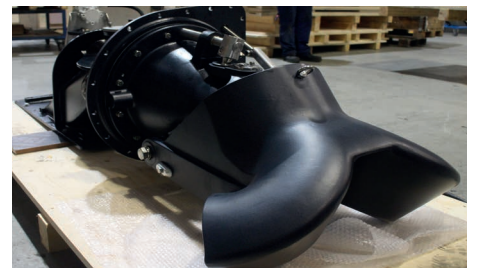

www.alamarinjet.com