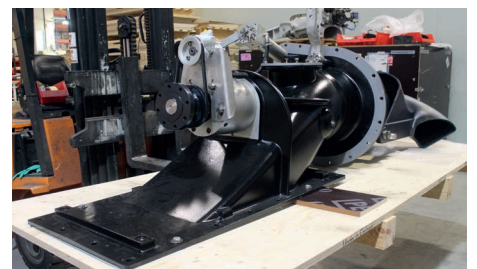

www.alamarinjet.com